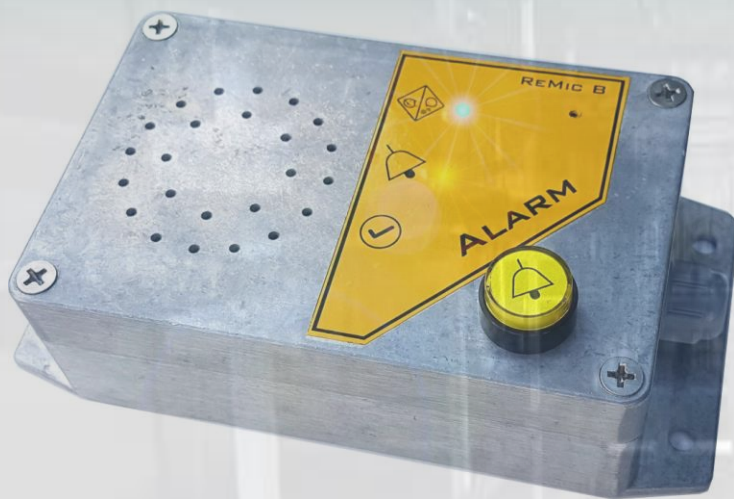

ReMic B

Durable ReMic for mounting outside the lift car

- ✦ For combination with ReMicLR in the lift car
- ✦ For GSM Lift Watch Voice
- ✦ Built-in activation button
- ✦ Operation and status indication according to EN 81-28
- ✦ Terminal board for external pushbutton
- ✦ Input for activation by voltage

Aluminium, 125 x 80 x 40 mm

4 holes of 5.5 mm diameter for mounting

6.5 mm gland

ALPHATECH
Tech

Emergency communicators for each lift

ALPHATECH TECHNOLOGIES s.r.o., Jeremenkova 88, Praha 4, CZ, www.alphatechtechnologies.cz