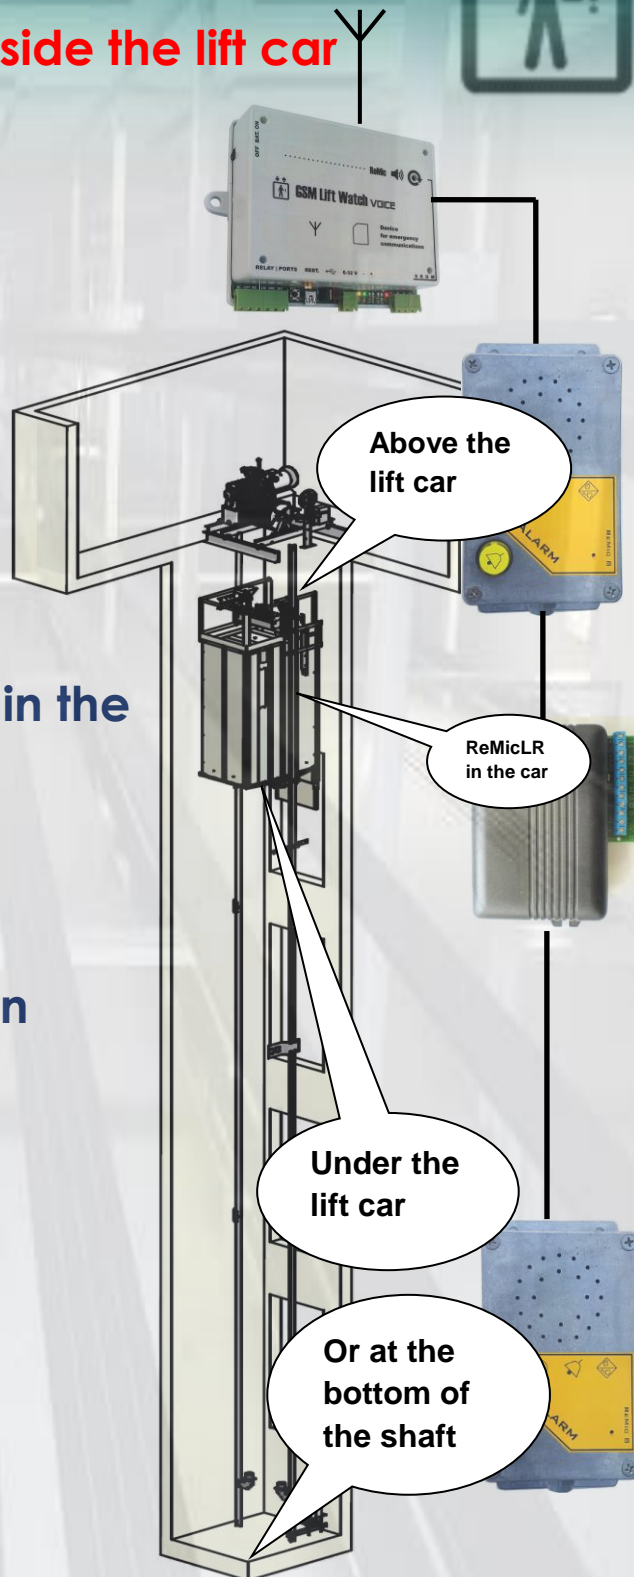

ReMic B

Durable ReMic for mounting outside the lift car

- ✦ For combination with ReMicLR in the lift car
- ✦ For GSM Lift Watch Voice
- ✦ Built-in activation button
- ✦ Operation and status indication according to EN 81-28
- ✦ Terminal board for external pushbutton
- ✦ Input for activation by voltage

Aluminium, 125 x 80 x 40 mm

4 holes of 5.5 mm diameter for mounting

6.5 mm gland

ALPHATECH
Tech

Emergency communicators for each lift

ALPHATECH TECHNOLOGIES s.r.o., Jeremenkova 88, Praha 4, CZ, www.alphatechtechnologies.cz